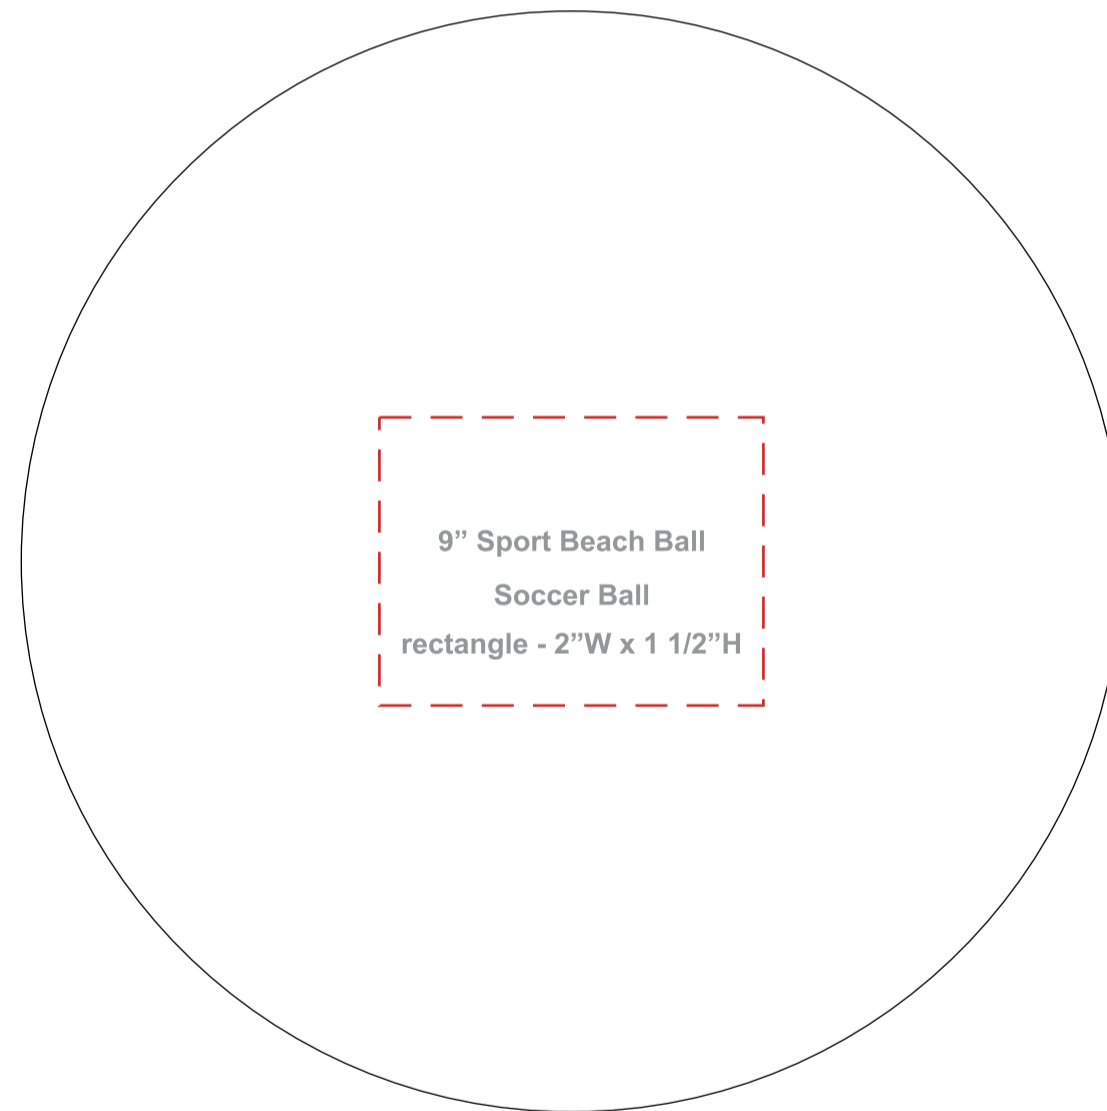

9" Sports Beach Ball (Soccer)

Imprint Method: Pad Print

————— Product size = 9" Measured inflated from pole to pole.

- - - - - Standard Side #1 = 2"W x 1 1/2"H

- - - - - Standard Side #2 = 2"W x 1 1/2"H

Side 1

Side 2

4 spot color max.

DUE TO OUR PRINTING PROCESS, EXACT REGISTRATION IS IMPOSSIBLE. PLEASE BE AWARE THAT THE SEPARATE COLORS MAY MOVE IN ANY DIRECTION OR ANGLE. NO TWO PRODUCTS WILL PRINT IDENTICALLY.

Actual Size